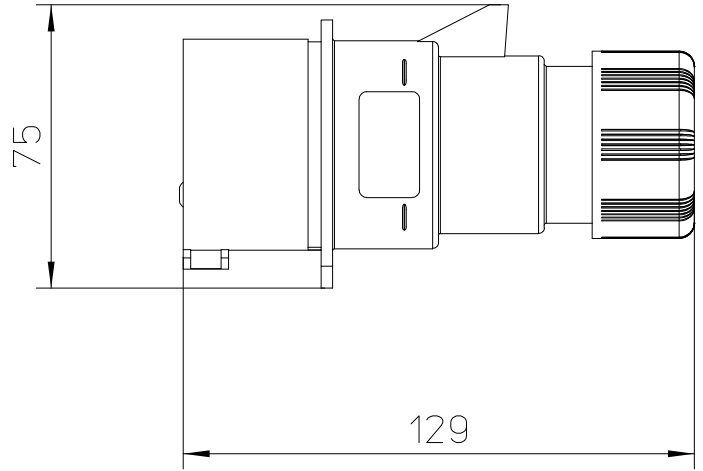

Diritti riservati All rights reserved

dimensions in mm	PE 16115 SV hoods, plugs, 3 poles + N + PE, 16A	Scale 1:2	
Date 22/05/17			
Sign. C. Mainini			