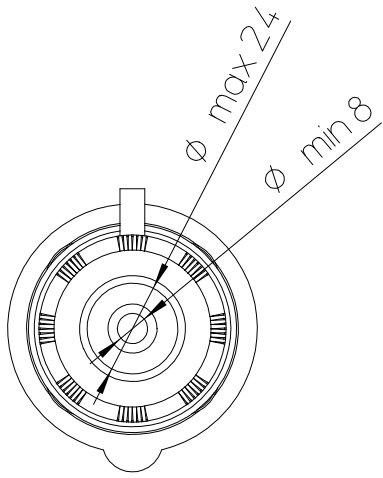

Diritti riservati All rights reserved

dimensions in mm	PE 16115 SV hoods, plugs, 3 poles + N + PE, 16A	Scale 1:2	
Date 22/05/17			
Sign. C. Mainini			