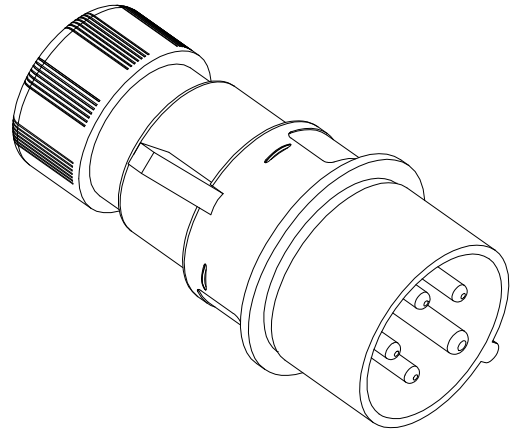

Diritti riservati All rights reserved

dimensions in mm	PE 16115 SV hoods, plugs, 3 poles + N + PE, 16A	Scale 1:2	
Date 22/05/17			
Sign. C. Mainini			